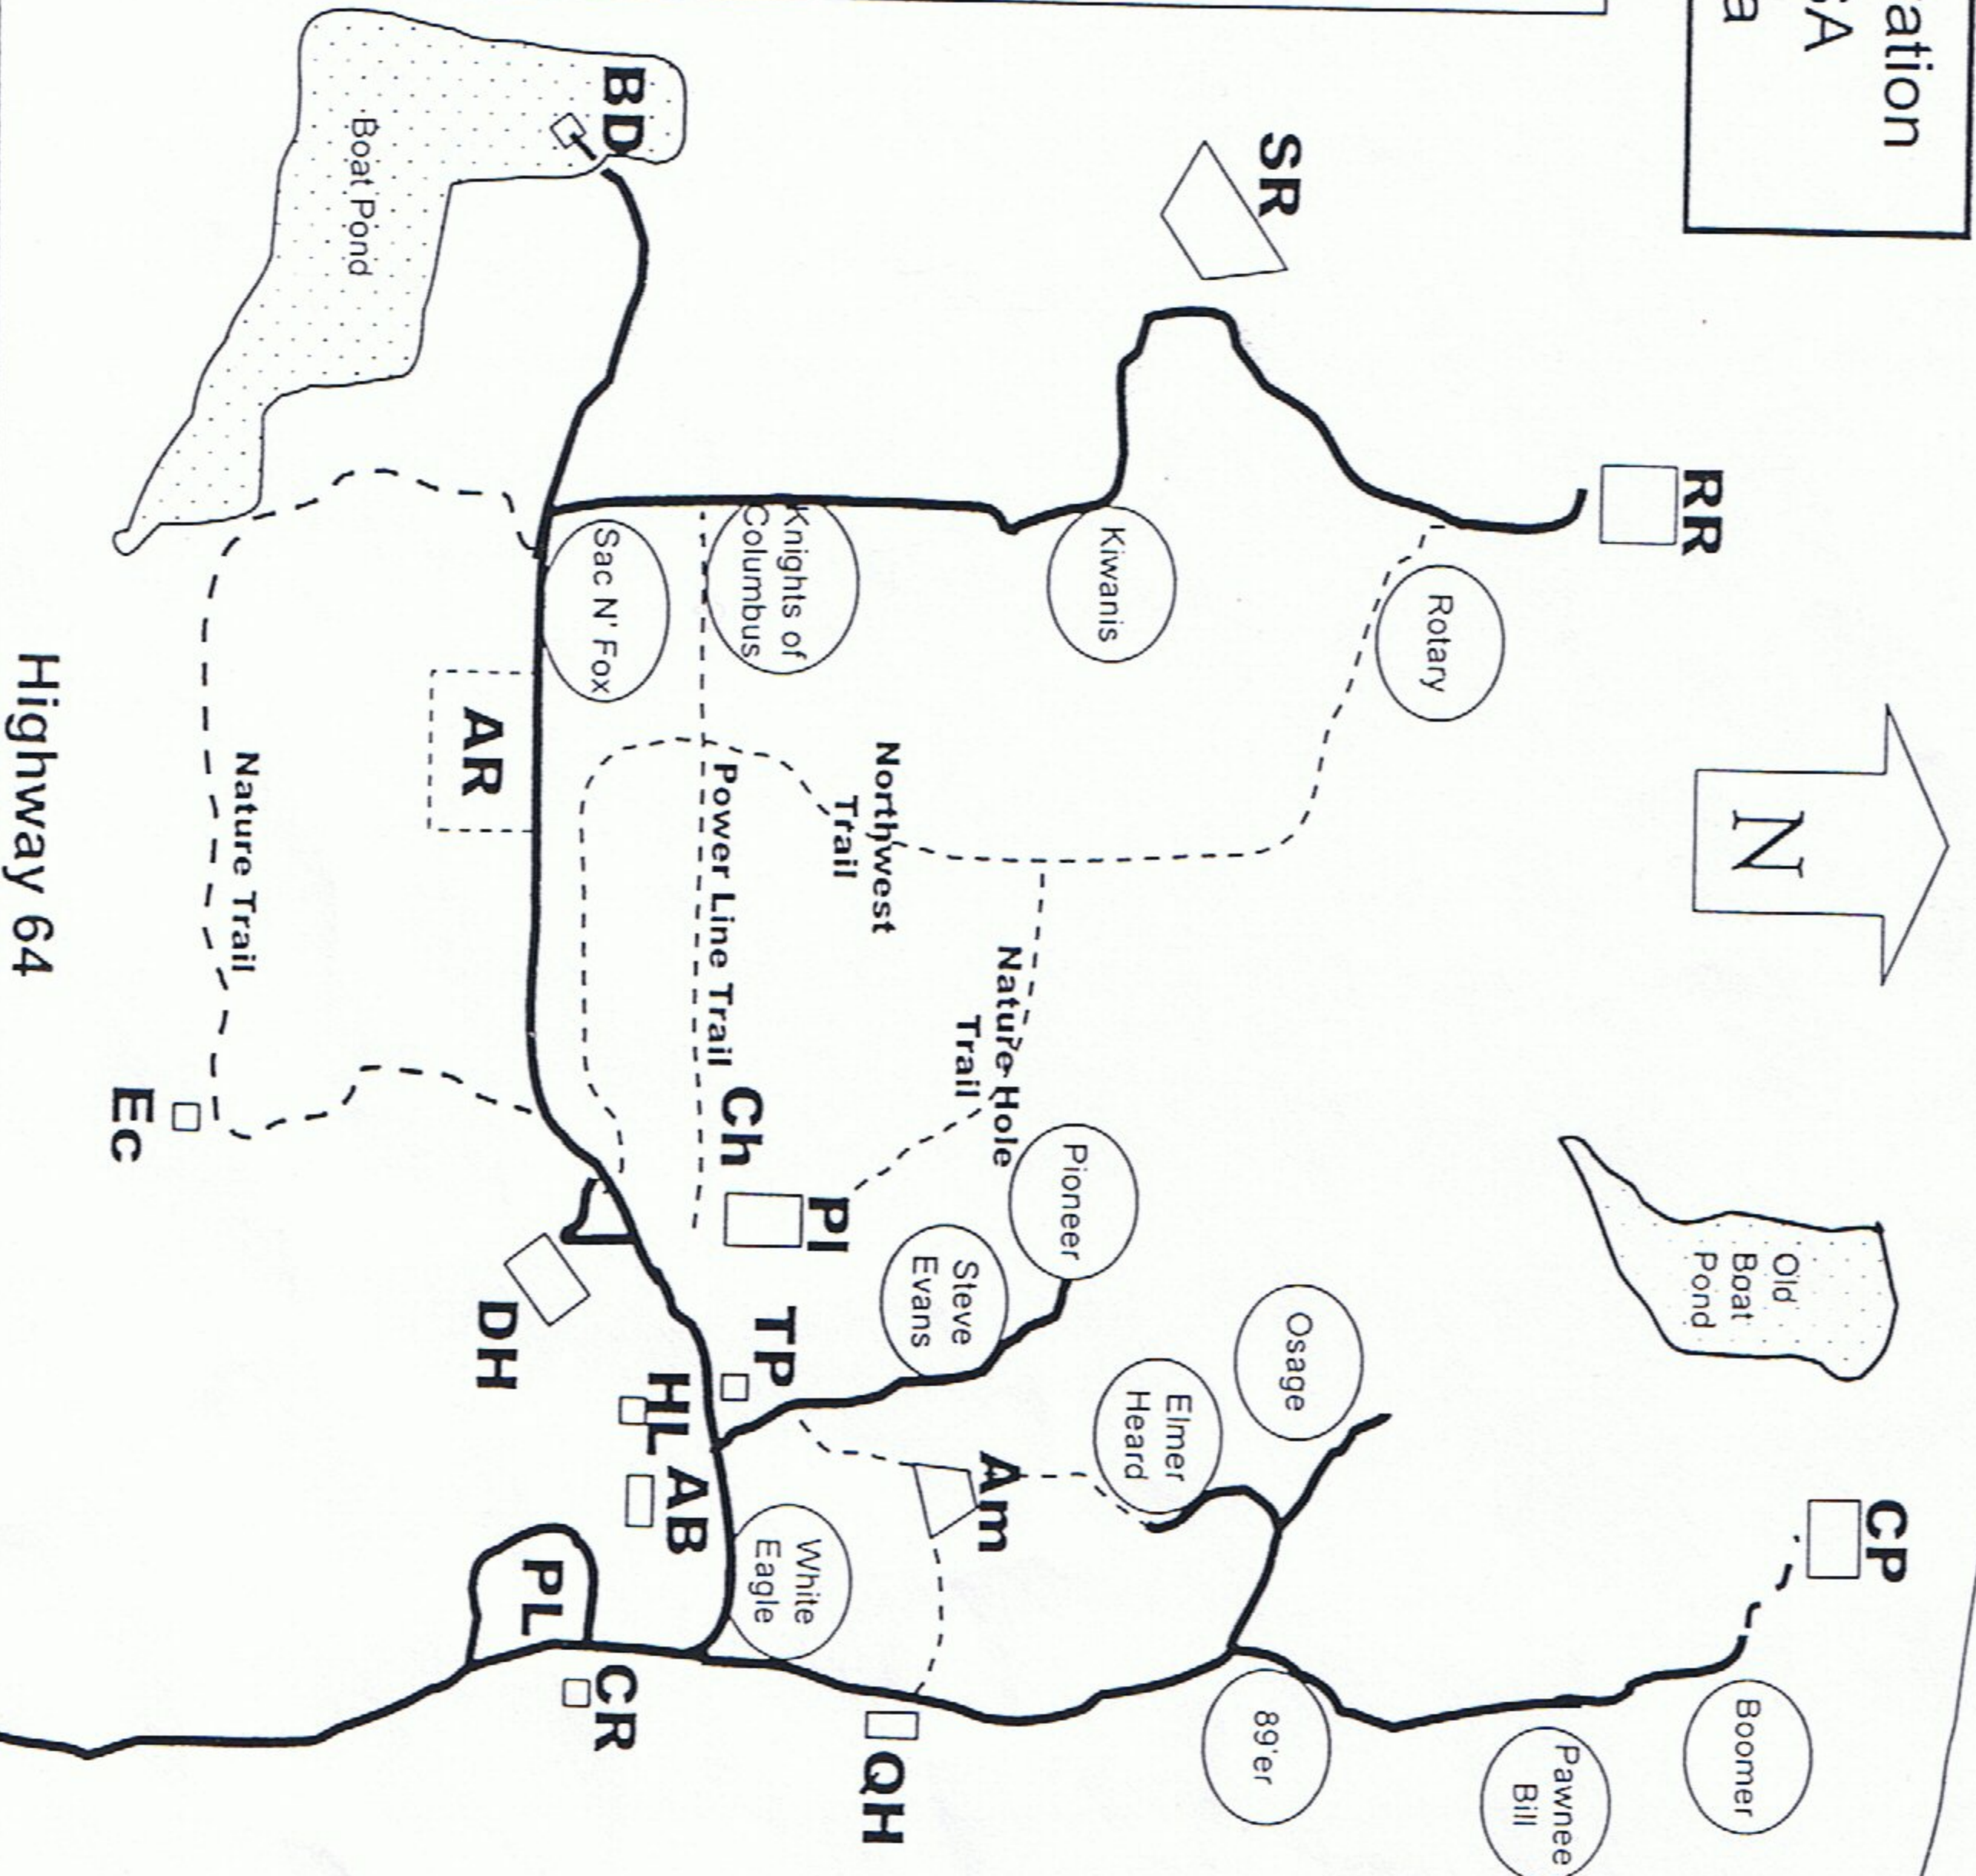

Will Roger Scout Reservation
 Cimarron Council, BSA
 Cleveland, Oklahoma

Camp Program Areas

- AB-Administration Bldg.
- Am-Amphitheater
- AR-Archery Range
- BD-Boat Pond Dock
- Ch-Chapel
- CP-Cedar Point (Climbing)
- CR-Camp Ranger
- DH-Dining Hall
- Ec-Ecology Area
- HL-Health Lodge
- Pl-Pool
- PL-Parking Lot
- QH-Quonset Hut (Maintenance)
- RR-Rifle Range
- Shotgun/Skeet Range
- TP-Trading Post

Highway 64